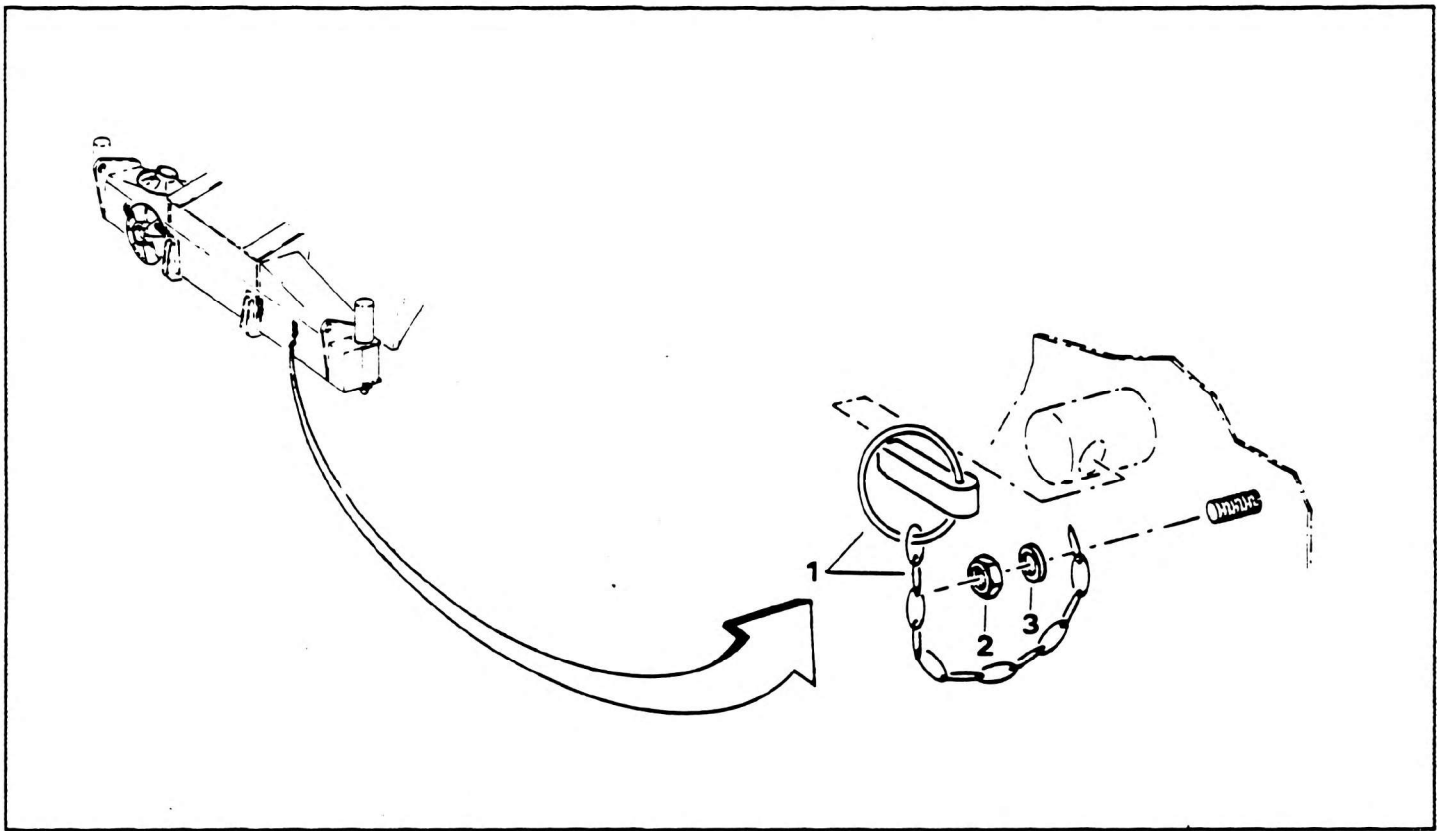

FLOAT STORAGE INSTALLATION - OUTRIGGER

GROVE

NO.	PART NO.	QTY	DESCRIPTION	NO.	PART NO.	QTY	DESCRIPTION
1	7-689-000120	8	PIN, QUICK				
2	7-660-141600	8	LOCKNUT 1/4"-20 NC - GRD A				
3	7-950-140141	8	WASHER 1/4" NARROW				